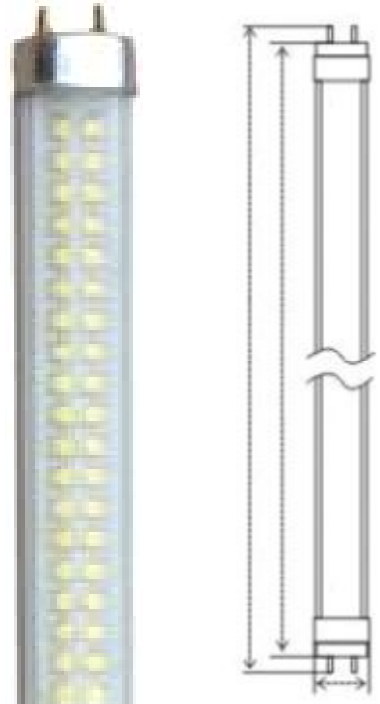

LUMENSOURCE

T8 DIMMABLE DOUBLE-END SERIES

The high brightness T8 LED uses only 18W compared to a traditional fluorescent light source. The base fits into any T8 size fixture socket that powers directly from 120V AC without the need for existing ballasts to provide high performance, energy saving, and long lasting light output. Line voltage wall dimmers can be used directly to dim.

SPECIFICATIONS

Wattage	18W
Voltage	120-277V AC
Average Lifetime	> 50,000 hrs
Colors	Warm White (3,000K) Soft White (4,000K) Cool White (6,000K)
Beam Angle	120 degrees
Dimensions	1' dia / 4' length
LED	240
Lumens	1600

ORDERING INFO

2' Length

- T8-DM2FD-X

3' Length

- T8-DM3FD-X

4' Length

- T8-DM4FD-X

8' Length