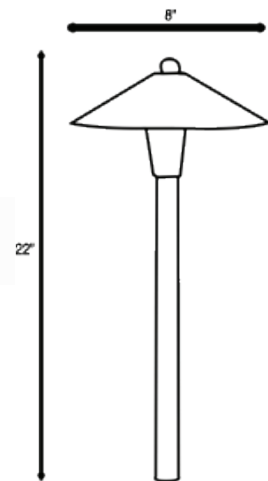

LP-88 Pathway SERIES

The LP-88 is a landscape pathway area light configured to LED comparable to a traditional halogen light source. The LED light source provides high performance, energy saving, and long lasting light output.

FEATURES

- Universal 12VAC/DC input voltage to match with most transformers
- Brass fixture with matte bronze finish for lasting appearance
- Hat and stem are solid brass construction
- Lifetime warranty on fixture housing and matte bronze finish
- 1/2" NPT knuckle and dual fin spike included
- All weather ceramic socket for easy installation
- Dimmable LED with most landscape transformers

ORDERING INFORMATION

Standard Configuration:

MODEL

LP - Pathway

SERIES

88

WATTAGE

1.5W