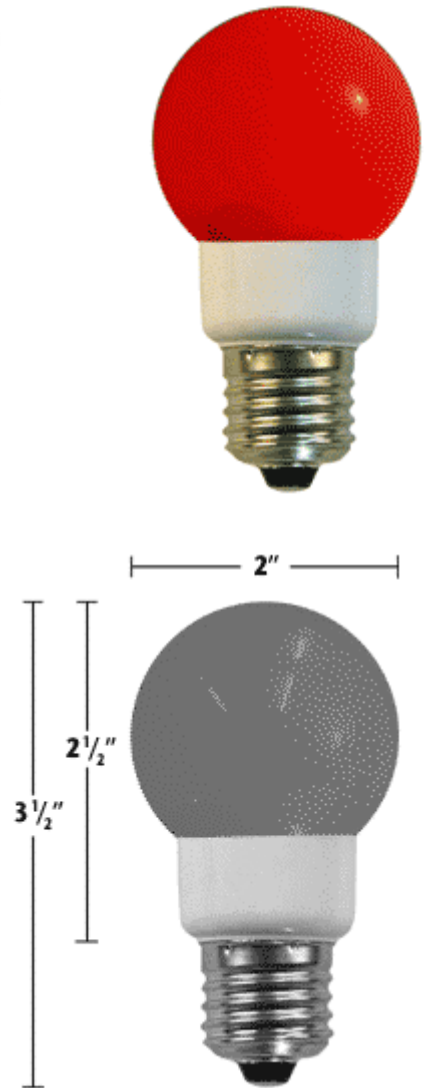

LUMENSOURCE

RGB A15 SERIES

The RGB A15 is a alternative to multiple colored incandescent.. Automatic 7 color change is built-in to provide high performance, energy saving, and long lasting light output. or your decorative needs

SPECIFICATIONS

Wattage	3W
Voltage	120V AC
Average Lifetime	> 50,000 hrs
Colors	7 RGB automatic color change
Luminous Flux	330 lm (WW); 350 lm (CW)
Beam Angle	180 degrees
Dimensions	2" dia / 3 1/2 " length