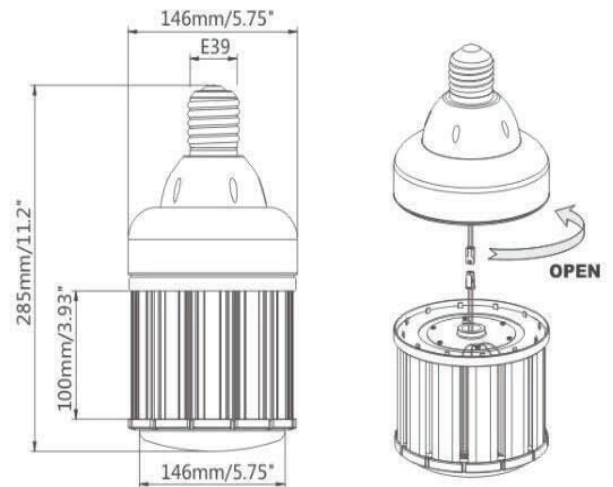

LUMENSOURCE

AREALED 100W SERIES

The high brightness Area LED uses only 100W compared to a traditional 300W Metal Halide or High Pressure Sodium lamp. The bulb fits into any mogul E39 size fixture socket providing high performance, energy saving, and long lasting light output. Perfect for street poles or garage lighting fixtures.

SPECIFICATIONS

Wattage	100W
Voltage	120-277 VAC
Average Lifetime	> 50,000 hrs
Colors	Warm White (2,700K) Cool White (6,000K)
Luminous Flux	10,000 lm (W); 10,500 lm (C)
Beam Angle	180 degrees
Dimensions	5.75" dia / 11.2" length
LED	280

ORDERING INFO

- AL-S100-X
 - C – Cool White
 - W – Warm White