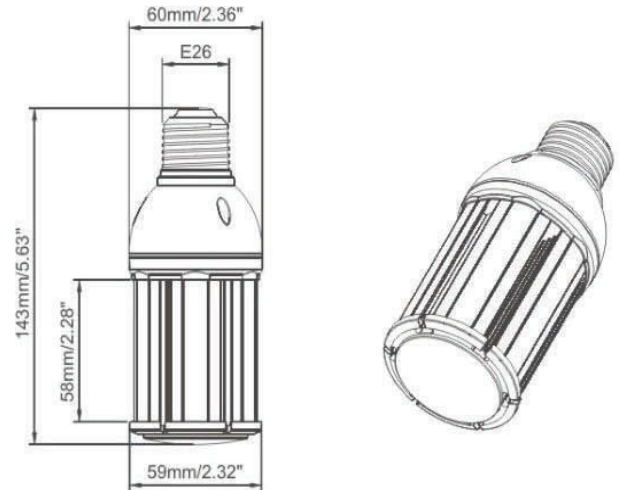

LUMENSOURCE

AREALED 10W SERIES

The high brightness Area LED uses only 10W compared to a traditional 40W Metal Halide or High Pressure Sodium lamp. The bulb fits into any mogul E39 size fixture socket providing high performance, energy saving, and long lasting light output. Perfect for street poles or garage lighting fixtures.

SPECIFICATIONS

Wattage	10W
Voltage	120-277 VAC
Average Lifetime	> 50,000 hrs
Colors	Warm White (2,700K) Cool White (6,000K)
Luminous Flux	950 lm (W); 1,000 lm (C)
Beam Angle	180 degrees
Dimensions	2.36" dia / 5.63" length
LED	32

ORDERING INFO

- AL-S10-X
 - C – Cool White
 - W – Warm