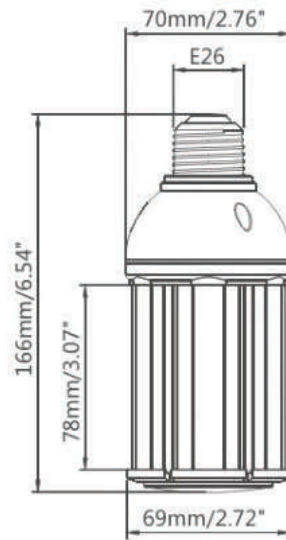

LUMENSOURCE

AREALED 18W SERIES

The high brightness Area LED uses only 18W compared to a traditional 60W Metal Halide or High Pressure Sodium lamp. The bulb fits into any mogul E39 size fixture socket providing high performance, energy saving, and long lasting light output. Perfect for street poles or garage lighting fixtures.

SPECIFICATIONS

Wattage	18W
Voltage	120-277 VAC
Average Lifetime	> 50,000 hrs
Colors	Warm White (2,700K) Cool White (6,000K)
Luminous Flux	1,700 lm (W); 1800 lm (C)
Beam Angle	180 degrees
Dimensions	2.76" dia / 6.54" length
LED	56

ORDERING INFO

- AL-S18-X
 - C – Cool White
 - W – Warm White