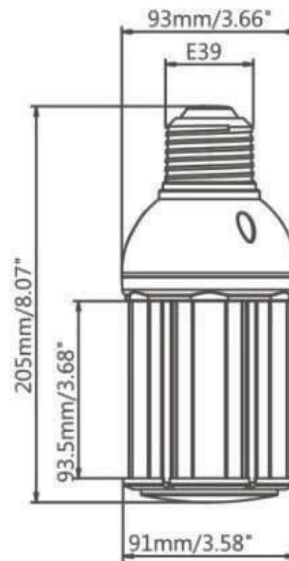

LUMENSOURCE

AREALED 27W SERIES

The high brightness Area LED uses only 27W compared to a traditional 100W Metal Halide or High Pressure Sodium lamp. The bulb fits into any mogul E39 size fixture socket providing high performance, energy saving, and long lasting light output. Perfect for street poles or garage lighting fixtures.

SPECIFICATIONS

Wattage	27W
Voltage	120-277 VAC
Average Lifetime	> 50,000 hrs
Colors	Warm White (2,700K) Cool White (6,000K)
Luminous Flux	2,600 lm (W); 2,800 lm (C)
Beam Angle	180 degrees
Dimensions	3.66" dia / 8.07" length
LED	81

ORDERING INFO

- AL-S27-X
 - C – Cool White
 - W – Warm White