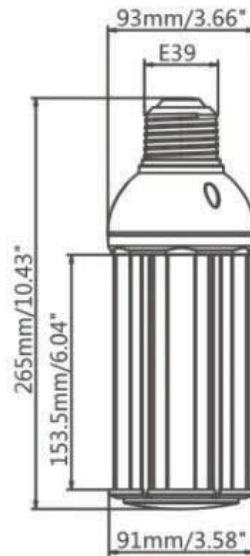

LUMENSOURCE

AREALED 54W SERIES

The high brightness Area LED uses only 54W compared to a traditional 180W Metal Halide or High Pressure Sodium lamp. The bulb fits into any mogul E39 size fixture socket providing high performance, energy saving, and long lasting light output. Perfect for street poles or garage lighting fixtures.

SPECIFICATIONS

| | |
|------------------|--|
| Wattage | 54W |
| Voltage | 120-277 VAC |
| Average Lifetime | > 50,000 hrs |
| Colors | Warm White (2,700K) Cool White (6,000K) |
| Luminous Flux | 5,400 lm (W); 5,700 lm (C) |
| Beam Angle | 180 degrees |
| Dimensions | 3.66" dia / 10.43" length |
| LED | 162 |

ORDERING INFO

- AL-S54-X
 - C – Cool White
 - W – Warm White