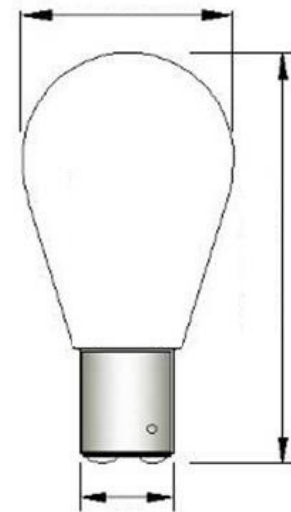

LUMENSOURCE

BAYONET S8 SERIES

The high brightness S8 bulb uses only 1.5W compared to a 25W traditional halogen light source. The Bayonet base fits into any double contact size fixture socket providing high performance, energy saving, and long lasting light output.

SPECIFICATIONS

Wattage	1.5W
Voltage	12V AC/DC
Average Lifetime	> 50,000 hrs
Colors	Warm White (3,000K) Cool White (5,000K)
Luminous Flux	92 lm (WW); 98 lm (CW)
Beam Angle	120 degrees
Dimensions	1.15" dia / 1.75" length
Dimmability	Magnetic Low Voltage Dimmer
LED	3

ORDERING INFO

BA15-D3-X

- C – Cool White
- W – Warm White