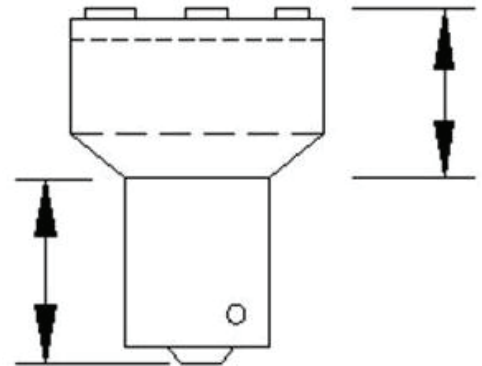

## BAYONET SPOT SERIES

The high brightness BA15D bulb uses only 1.5W compared to a 25W traditional halogen light source. The Bayonet base fits into any double contact size fixture socket providing high performance, energy saving, and long lasting light output.

## SPECIFICATIONS

Wattage	1.5W
Voltage	12V AC/DC
Average Lifetime	> 50,000 hrs
Colors	Warm White (3,000K) Cool White (5,000K)
Luminous Flux	84 lm (W); 96 lm (C)
Beam Angle	90 degrees
Dimensions	1.05" dia / 1.5" length
Dimmability	Magnetic Low Voltage Dimmer
LED	6