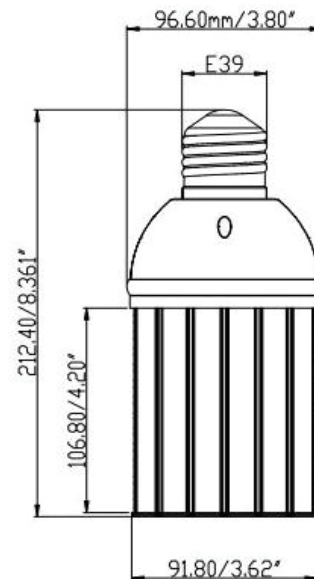

## COBRALED 36W SERIES

The high brightness Cobraled uses only 36W compared to a 150W traditional metal halide or high pressure sodium lamp. The mogul screw fits into any E39 size fixture socket providing high performance, energy saving, and long lasting light output.

## SPECIFICATIONS

Wattage	36W
Voltage	120 - 277V AC
Average Lifetime	> 50,000 hrs
Colors	Warm White (2,700K) Cool White (7,000K)
Luminous Flux	4,500 lm (WW); 4,700 lm (CW)
Beam Angle	180 degrees
Dimensions	3.80" dia / 8.36" length
LED	108

## ORDERING INFO

- CL-S36M-X

— C – Cool White  
— W – Warm White