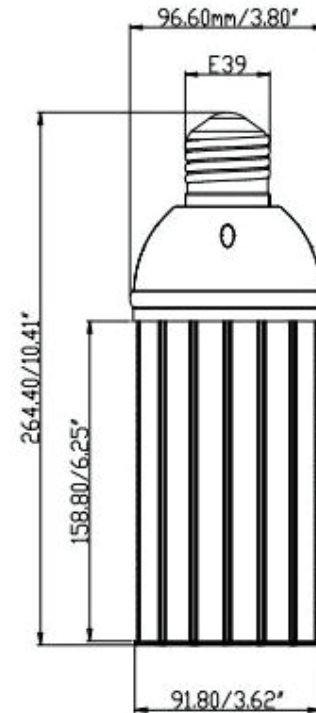

LUMENSOURCE

COBRALED 54W SERIES

The high brightness Cobraled uses only 54W compared to a 180W traditional metal halide or high pressure sodium lamp. The mogul screw fits into any E39 size fixture socket providing high performance, energy saving, and long lasting light output.

SPECIFICATIONS

Wattage	54W
Voltage	120 - 277 VAC
Average Lifetime	> 50,000 hrs
Colors	Warm White (2,700K) Cool White (7,000K)
Luminous Flux	6,700 lm (WW); 7,000 lm (CW)
Beam Angle	180 degrees
Dimensions	3.80" dia / 10.41" length
LED	162

ORDERING INFO

- CL-S54M-X

— C – Cool White
— W – Warm White