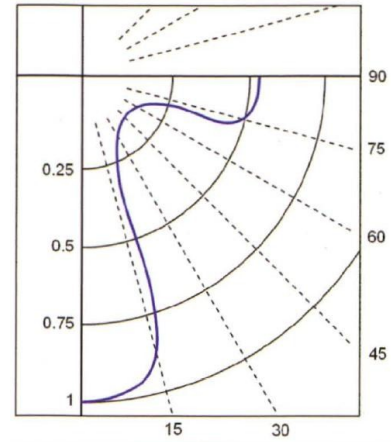

## E12 DM SERIES

The high brightness E12 bulb uses only 3W compared to a 40W traditional incandescent light source. The E12 base screws into any Candelabra size fixture socket providing high performance, energy saving, and long lasting light output.

## SPECIFICATIONS

Wattage	3W
Voltage	120V AC
Average Lifetime	> 50,000 hrs
Colors	Warm White (3,000K) Cool White (5,000K)
Luminous Flux	175 lm (WW); 190 lm (CW)
Beam Angle	180 degrees
Dimensions	1.5" dia / 5.3" length
LED	29