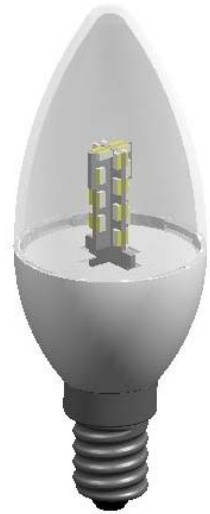

LUMENSOURCE

E12 SZ SERIES

The high brightness E12 bulb uses only 1.5W compared to a 20W traditional incandescent light source. The E12 base screws into any Candelabra size fixture socket providing high performance, energy saving, and long lasting light output.

SPECIFICATIONS

Wattage	1.5W
Voltage	120V AC
Average Lifetime	> 50,000 hrs
Colors	Warm White (3,000K) Cool White (5,000K)
Luminous Flux	100 lm (WW); 105 lm (CW)
Beam Angle	180 degrees
Dimensions	1.5" dia / 3.5" length
LED	22

ORDERING INFO

- E12-SZ2-X
 - C – Cool White
 - W – Warm White