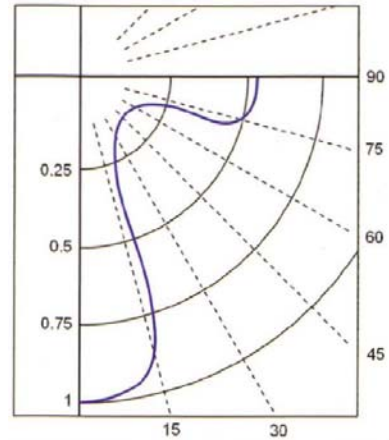

LUMENSOURCE

E12 SZ SERIES

The high brightness E12 bulb uses only 1.5W compared to a 20W traditional incandescent light source. The E12 base screws into any Candelabra size fixture socket providing high performance, energy saving, and long lasting light output.

SPECIFICATIONS

Wattage	1.5W
Voltage	120V AC
Average Lifetime	> 50,000 hrs
Colors	Warm White (3,000K) Cool White (5,000K)
Luminous Flux	100 lm (WW); 105 lm (CW)
Beam Angle	180 degrees
Dimensions	1.5" dia / 3.5" length
LED	22

ORDERING INFO

- E12-SZ2-X
 - C – Cool White
 - W – Warm White