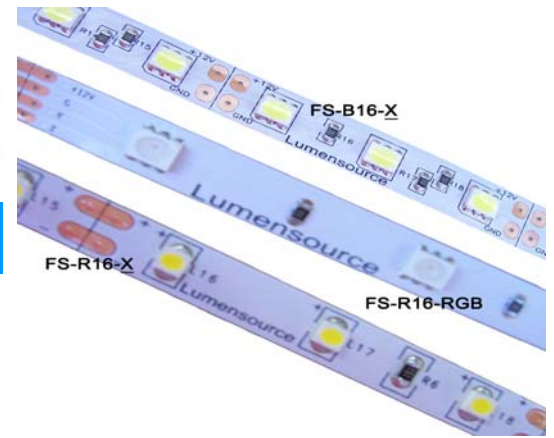

LUMENSOURCE

FLEX-STRIPS (Ribbon LED Strips)

FEATURES

- Custom lengths cuttable to every 2"
- Available in single colors Red, Green, Blue, Yellow and RGB color change
- Low heat generation even after long hours of operation
- Concentrated 120 Degree lighting
- IP65 outdoor strip / channel enclosure (optional)

Wattage	Single Color 32W (50W RGB)
Voltage	12V DC
LED Quantity	Single Color 300 x LED, RGB 150 x LED
Dimensions	0.3" W x 16" L
Colors	Warm White (3,000K) Cool White (5,000K) Red, Green, Blue, Yellow, RGB(req. Controller)
Brightness	Warm White 450 lumens Cool White 600 lumens Red 450 lumens Green 500 lumens Blue 600 lumens Yellow 450 lumens RGB 625 lumens
Dimmability	Magnetic Low Voltage Dimmer / PWM Dimmer

Warm White

Cool White

ORDERING INFO

PartNumber	Description
FS-R16-X	Indoor , Colors : <u>W</u> arm White, <u>C</u> ool White, <u>R</u> ed, <u>G</u> reen, <u>B</u> lue, Yellow , <u>R</u> GB (Color Change)
FS-G16-X	Collndoor , Colors : <u>W</u> arm White, <u>C</u> ool White, <u>R</u> ed, <u>G</u> reen, <u>B</u> lue, Yellow , <u>R</u> GB (Color Change)
FS-C-01	Clip connector with lead wires
FS-C-02	Clip connector both ends with lead wires
FS-C-03	Clip connector