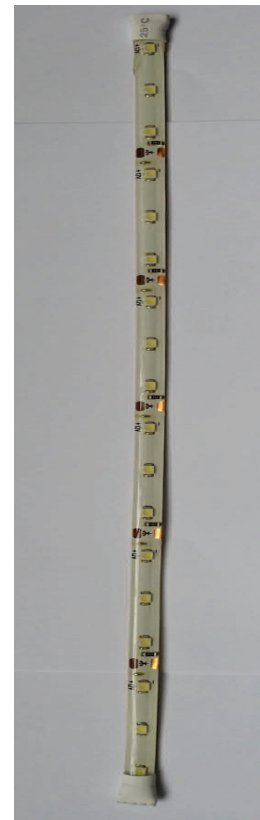

## FLEX-STRIPS (Ribbon LED Strips)

### FEATURES

- Available in single colors warm white, cool white, Red, Green, Blue, Yellow and RGB color change
- Low heat generation even after long hours of operation
- Concentrated 120 Degree lighting
- Powered by LED driver
- Silicone cover to prevent rust or moisture

### SPECIFICATIONS

Wattage	4.5W
Voltage	24V DC
LED Quantity	18 LED
Dimensions	Single: 0.3" W x 1" L (RGB: 0.43" W x 1" L)
Colors	Warm White (3,000K) Cool White (5,000K) Red, Green, Blue, Yellow, RGB
Brightness	170 lumens
Dimmability	Magnetic Low Voltage Dimmer / PWM Dimmer