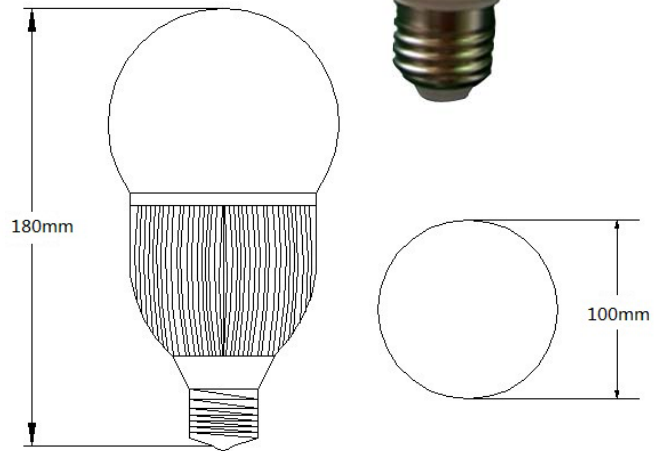

LUMENSOURCE

GLOBE 100 SERIES 14W

The high brightness Globe 100 bulb uses only 14W compared to a 150W traditional incandescent light source. The E27 base screws into any medium size fixture socket providing high performance, energy saving, and long lasting light output.

SPECIFICATIONS

Wattage	14W
Voltage	120V AC
Average Lifetime	> 50,000 hrs
Colors	Warm White (3,000K) Cool White (5,000K)
Luminous Flux	900 lm (W); 1200 lm (C)
Beam Angle	280 degrees
Dimensions	4" dia / 7" length
LED	10