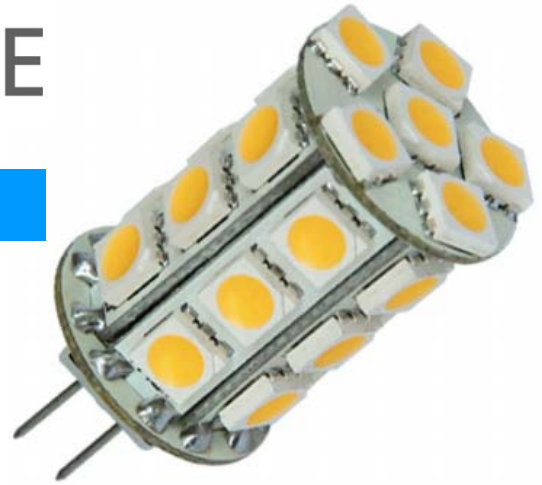

LUMENSOURCE

JC SERIES 4W

The high brightness JC bulb uses only 4W compared to a 40W traditional halogen light source. The bi-pin fits into any G4 size fixture socket providing high performance, energy saving, and long lasting light output.

SPECIFICATIONS

Wattage	4W
Voltage	12V AC/DC
Average Lifetime	> 50,000 hrs
Colors	Warm White (3,000K) Cool White (5,000K)
Luminous Flux	240 lm (W); 260 lm (C)
Beam Angle	180 degrees
Dimensions	0.787" dia / 1.57" length
Dimmability	Magnetic Low Voltage Dimmer
LED	27

ORDERING INFO

G4-SE27-X

- C – Cool White
- W – Warm White