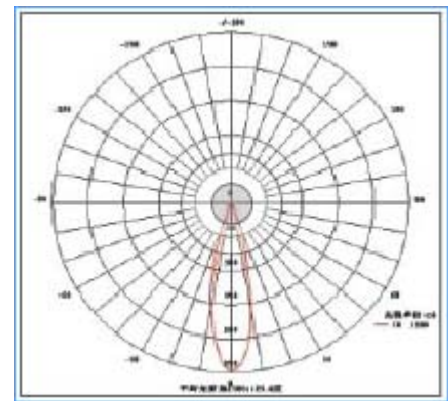

LUMENSOURCE

JC SERIES 4W

The high brightness JC bulb uses only 4W compared to a 40W traditional halogen light source. The bi-pin fits into any G4 size fixture socket providing high performance, energy saving, and long lasting light output.

SPECIFICATIONS

Wattage	4W
Voltage	12V AC/DC
Average Lifetime	> 50,000 hrs
Colors	Warm White (3,000K) Cool White (5,000K)
Luminous Flux	240 lm (W); 260 lm (C)
Beam Angle	180 degrees
Dimensions	0.787" dia / 1.57" length
Dimmability	Magnetic Low Voltage Dimmer
LED	27