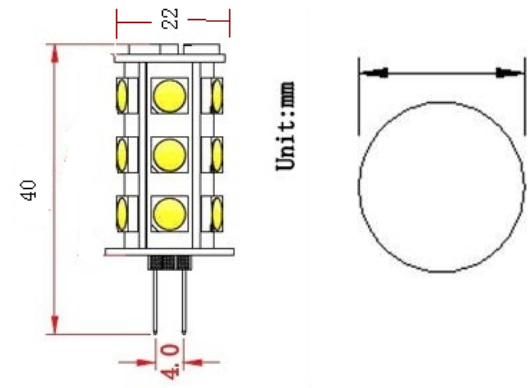

LUMENSOURCE

JC SERIES 4W

The high brightness JC bulb uses only 4W compared to a 40W traditional halogen light source. The bi-pin fits into any G4 size fixture socket providing high performance, energy saving, and long lasting light output.

SPECIFICATIONS

Wattage	4W
Voltage	12V AC/DC
Average Lifetime	> 50,000 hrs
Colors	Warm White (3,000K) Cool White (5,000K)
Luminous Flux	240 lm (W); 260 lm (C)
Beam Angle	180 degrees
Dimensions	0.787" dia / 1.57" length
Dimmability	Magnetic Low Voltage Dimmer
LED	27

ORDERING INFO

G4-SE27-X

- C – Cool White
- W – Warm White