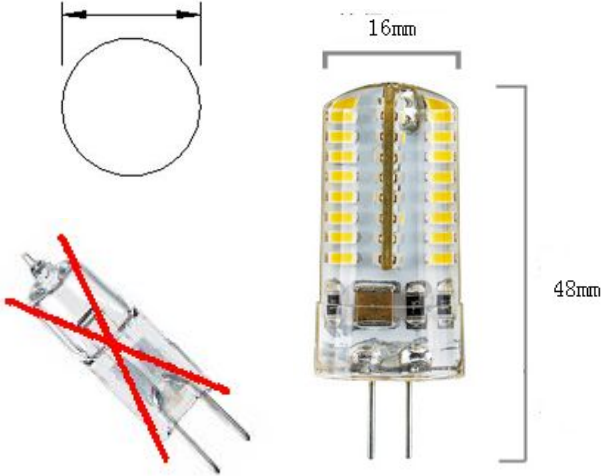

LUMENSOURCE

G8 LINE 120V 3W SERIES

The high brightness JC bulb uses only 3W compared to a 35W traditional halogen light source. The bi-pin fits into any G4 size fixture socket providing high performance, energy saving, and long lasting light output.

SPECIFICATIONS

Wattage	3W
Voltage	120VAC
Average Lifetime	> 50,000 hrs
Colors	Warm White (3,000K) Cool White (5,000K)
Luminous Flux	240 lm (W); 200 lm (C)
Beam Angle	180 degrees
Dimensions	0.62" dia / 1.88" length
Dimmability	LED Dimmer
LED	64

ORDERING INFO

G8-LN64-X
 — C – Cool White
 — W – Warm White