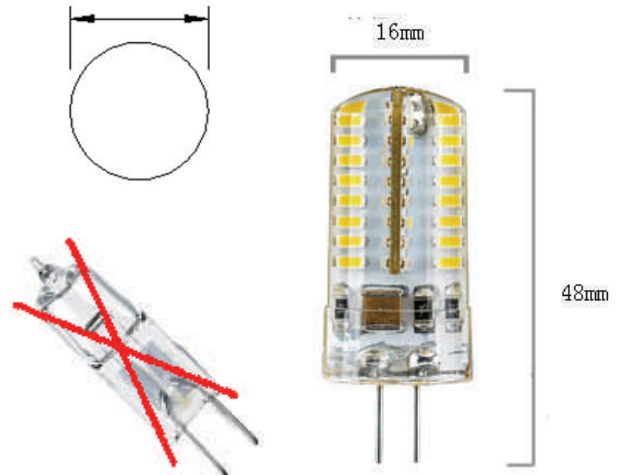

LUMENSOURCE

G8 LINE 120V 3W SERIES

The high brightness JC bulb uses only 3W compared to a 35W traditional halogen light source. The bi-pin fits into any G4 size fixture socket providing high performance, energy saving, and long lasting light output.

SPECIFICATIONS

Wattage	3W
Voltage	120VAC
Average Lifetime	> 50,000 hrs
Colors	Warm White (3,000K) Cool White (5,000K)
Luminous Flux	240 lm (W); 200 lm (C)
Beam Angle	180 degrees
Dimensions	0.62" dia / 1.88" length
Dimmability	LED Dimmer
LED	64

ORDERING INFO

G8-LN64-X

- C – Cool White
- W – Warm White