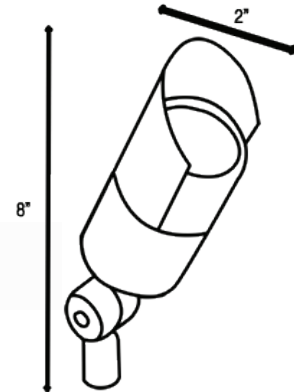

LUMENSOURCE

SPECIFICATION GRADE LED

LD-148 DIRECTIONAL SERIES

The LD-148 is a landscape directional uplight configured to LED comparable to a traditional halogen light source. The LED light source provides high performance, energy saving, and long lasting light output.

FEATURES

- Universal 12VAC/DC input voltage to match with most transformers
- Brass fixture with matte bronze finish for lasting appearance
- Gasketed enclosure for ruggedized outdoor application
- Lifetime warranty on fixture housing and matte bronze finish
- 1/2" NPT knuckle and dual fin spike included
- All weather ceramic socket for easy installation
- Dimmable LED with most landscape transformers