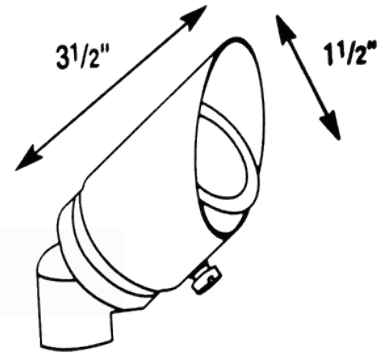

FEATURES

- Universal 12VAC/DC input voltage to match with most transformers
- Brass fixture with matte bronze finish for lasting appearance
- Gasketed enclosure for ruggedized outdoor application
- Lifetime warranty on fixture housing and matte bronze finish
- 1/2" NPT knuckle and dual fin spike included
- All weather ceramic socket for easy installation
- Dimmable LED with most landscape transformers