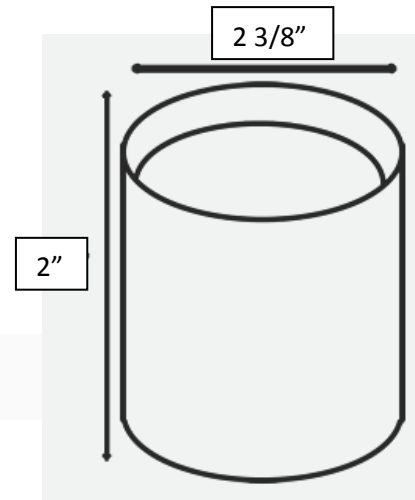

LUMENSOURCE

SPECIFICATION GRADE LED

LI-131 INGROUND SERIES

The LI-135 is a landscape inground light configured to LED comparable to a traditional halogen light source. The LED light source provides high performance, energy saving, and long lasting light output.

ORDERING INFORMATION

Standard Configuration:

MODEL

LI - Inground

SERIES

135

WATTAGE

3W