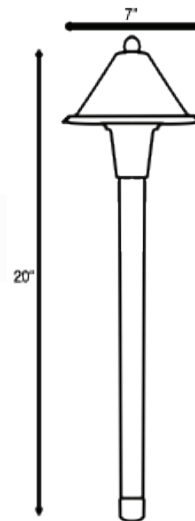

LP-104 Pathway **SERIES**

The LP-104 is a landscape pathway area light configured to LED comparable to a traditional halogen light source. The LED light source provides high performance, energy saving, and long lasting light output.

FEATURES

- Universal 12VAC/DC input voltage to match with most transformers
- Brass fixture with matte bronze finish for lasting appearance
- Hat and stem are solid brass construction
- Lifetime warranty on fixture housing and matte bronze finish
- 1/2" NPT knuckle and dual fin spike included
- All weather ceramic socket for easy installation
- Dimmable LED with most landscape transformers

ORDERING INFORMATION

Standard Configuration:

MODEL

LP - Pathway

SERIES

104

WATTAGE

1.5W