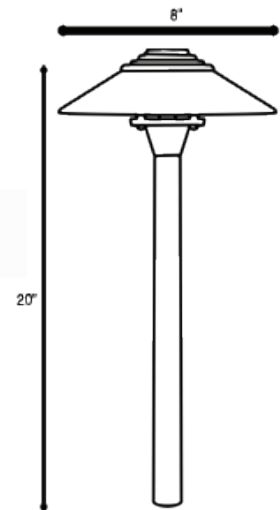

LP-106 Pathway SERIES

The LP-106 is a landscape pathway area light configured to LED comparable to a traditional halogen light source. The LED light source provides high performance, energy saving, and long lasting light output.

FEATURES

- Universal 12VAC/DC input voltage to match with most transformers
- Brass fixture with matte bronze finish for lasting appearance
- Hat and stem are solid brass construction
- Lifetime warranty on fixture housing and matte bronze finish
- 1/2" NPT knuckle and dual fin spike included
- All weather ceramic socket for easy installation
- Dimmable LED with most landscape transformers

ORDERING INFORMATION

Standard Configuration:

MODEL

LP - Pathway

SERIES

106

WATTAGE

1.5W