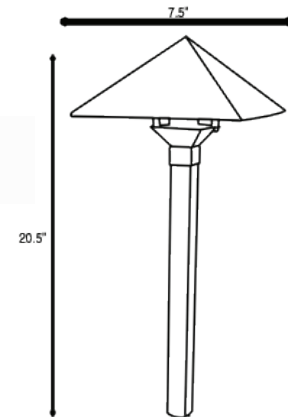

ORDERING INFORMATION

Standard Configuration:

MODEL

LP - Pathway

SERIES

112

WATTAGE

1.5W

Project: _____

Date: _____

Notes: _____

Configuration: _____

Location: _____

Count: _____

Transformer: _____

Distance: _____

COLOR

W - Warm White 3000K

OPTIONS

2964 W Valley Blvd., Alhambra, CA., 91803 USA

Tel: 626-570-9333 Fax: 626-570-9777

Inquiries: answers@lumensource.biz

Visit: lumensource.biz