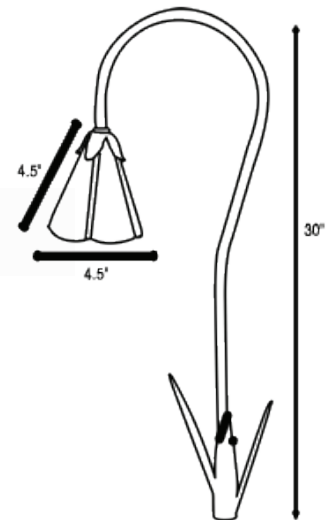

FEATURES

- Universal 12VAC/DC input voltage to match with most transformers
- Brass fixture with matte bronze finish for lasting appearance
- Hat and stem are solid brass construction
- Lifetime warranty on fixture housing and matte bronze finish
- 1/2" NPT knuckle and dual fin spike included
- All weather ceramic socket for easy installation
- Dimmable LED with most landscape transformers

ORDERING INFORMATION

Standard Configuration:

MODEL

LP - Pathway

SERIES

601

WATTAGE

1.5W