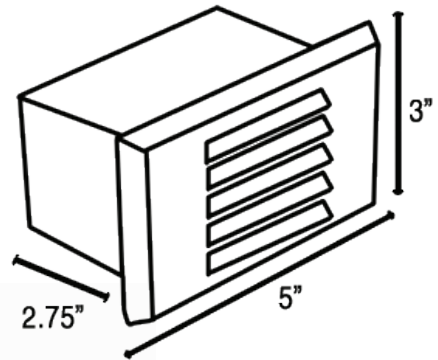

LUMENSOURCE

SPECIFICATION GRADE LED

LS-172 DECK SERIES

The LS-172 is a landscape deck light configured to LED comparable to a traditional halogen light source. The LED light source provides high performance, energy saving, and long lasting light output.

FEATURES

- Universal 12VAC/DC input voltage to match with most transformers
- Brass fixture with matte bronze finish for lasting appearance
- Gasketed enclosure for ruggedized outdoor application
- Lifetime warranty on fixture housing and matte bronze finish
- All weather ceramic socket for easy installation
- Dimmable LED with most landscape transformers