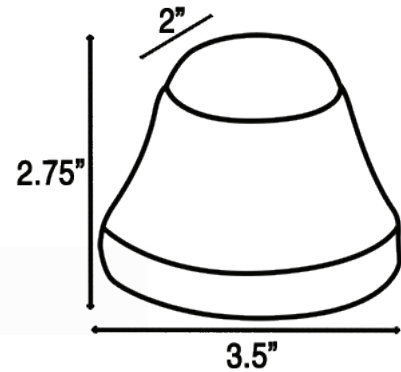

ORDERING INFORMATION

Standard Configuration:

MODEL

LS - Step

SERIES

214

WATTAGE

1.5W
3W

Project: _____

Date: _____

Notes: _____

Configuration: _____

Location: _____

Count: _____

Transformer: _____

Distance: _____

COLOR

W - Warm White 3000K

OPTIONS

2964 W Valley Blvd., Alhambra, CA., 91803 USA

Tel: 626-570-9333 Fax: 626-570-9777

Inquiries: answers@lumensource.biz

Visit: lumensource.biz