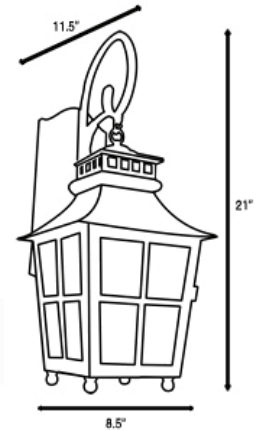

ORDERING INFORMATION

Standard Configuration:

LT	1600	10-12	W	A	M
MODEL	SERIES	WATTAGE	COLOR	SIZE	OPTIONS

MODEL	LT - Lantern
SERIES	1600
WATTAGE	10-12 10W, 12V 10-120 10W, 120V
COLOR	W - Warm White 3000K

SIZE	Width	Height	Mount
A	7"	11.25"	10"
B	9"	13"	12.5"
C	11"	14.75"	17"
D	14"	16.5"	18.5"