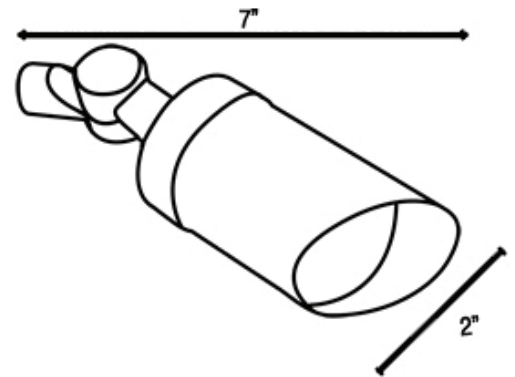

LUMENSOURCE

SPECIFICATION GRADE LED

LW-14 WASHER SERIES

The LW-14 is a landscape wall washer configured to LED comparable to a traditional halogen light source. The LED light source provides high performance, energy saving, and long lasting light output.

FEATURES

- Universal 12VAC/DC input voltage to match with most transformers
- Brass fixture with matte bronze finish for lasting appearance
- Gasketed enclosure for ruggedized outdoor application
- Lifetime warranty on fixture housing and matte bronze finish
- 1/2" NPT knuckle and dual fin spike included
- All weather ceramic socket for easy installation
- Dimmable LED with most landscape transformers