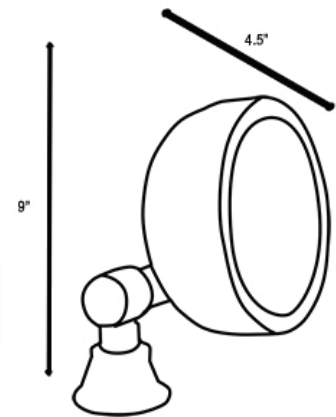

LUMENSOURCE

SPECIFICATION GRADE LED

LW-154 WASHER SERIES

The LW-154 is a landscape wall washer configured to LED comparable to a traditional halogen light source. The LED light source provides high performance, energy saving, and long lasting light output.

FEATURES

- Universal 12VAC/DC input voltage to match with most transformers
- Brass fixture with matte bronze finish for lasting appearance
- Gasketed enclosure for ruggedized outdoor application
- Lifetime warranty on fixture housing and matte bronze finish
- 1/2" NPT knuckle and dual fin spike included
- All weather ceramic socket for easy installation
- Dimmable LED with most landscape transformers

ORDERING INFORMATION

Standard Configuration:

MODEL

LW - Washer

SERIES

154

WATTAGE

3W
4W
10W