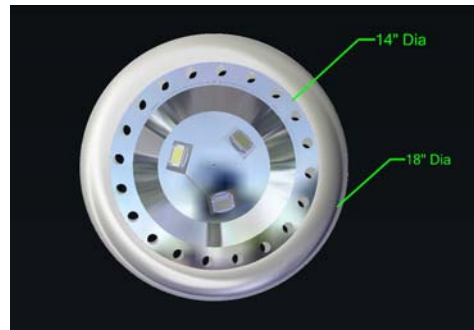

LUMENSOURCE

MEDIUM BAY 150W FREEZEBEE SERIES

The LED Medium Bay uses only 150W compared to a 450W traditional metal halide light source. The flood light will have mounting bracket that can be screwed to any indoor or outdoor location that requires a high performance, energy saving, and long lasting light output.

SPECIFICATIONS

Wattage	150W
Voltage	120V AC
Average Lifetime	> 50,000 hrs
Colors	Warm White (3,000K) Cool White (5,000K)
Luminous Flux	13,330 lm (W); 14,000 lm (C)
Beam Angle	120 degrees
Dimensions	18.5"D x 6"H
LED	3x 50W COB