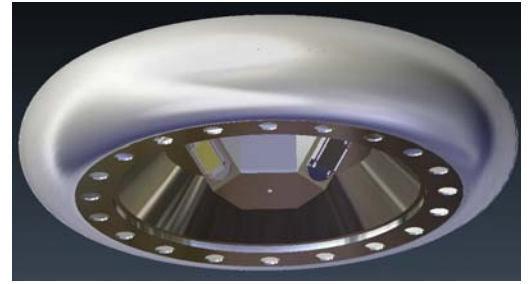

LUMENSOURCE

MEDIUM BAY 150W FREEZEBEE SERIES

The LED Medium Bay uses only 150W compared to a 450W traditional metal halide light source. The flood light will have mounting bracket that can be screwed to any indoor or outdoor location that requires a high performance, energy saving, and long lasting light output.

SPECIFICATIONS

Wattage	150W
Voltage	120V AC
Average Lifetime	> 50,000 hrs
Colors	Warm White (3,000K) Cool White (5,000K)
Luminous Flux	13,330 lm (W); 14,000 lm (C)
Beam Angle	120 degrees
Dimensions	18.5"D x 6"H
LED	3x 50W COB

ORDERING INFO

- MBF-150-X
 - C – Cool White
 - W – Warm White