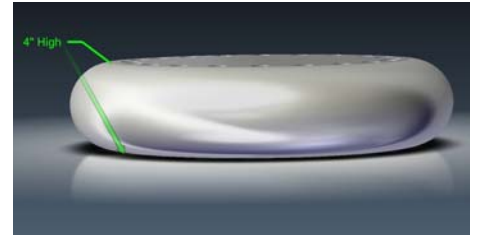

LUMENSOURCE

MEDIUM BAY 150W FREEZEBEE SERIES

The LED Medium Bay uses only 150W compared to a 450W traditional metal halide light source. The flood light will have mounting bracket that can be screwed to any indoor or outdoor location that requires a high performance, energy saving, and long lasting light output.

SPECIFICATIONS

Wattage	150W
Voltage	120V AC
Average Lifetime	> 50,000 hrs
Colors	Warm White (3,000K) Cool White (5,000K)
Luminous Flux	13,330 lm (W); 14,000 lm (C)
Beam Angle	120 degrees
Dimensions	18.5"D x 6"H
LED	3x 50W COB