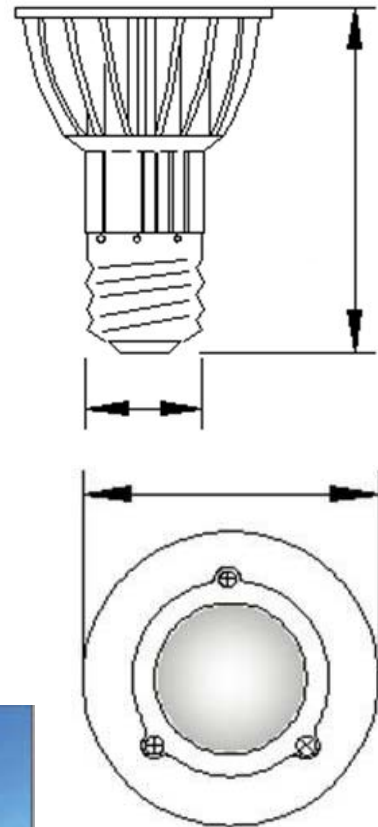

LUMENSOURCE

PAR16 FW 60SERIES 4W

The high brightness PAR16 FW blub uses only 4W compared to a 35W traditional halogen light source. The PAR16 base fits into any medium base socket providing high performance, energy saving, and long lasting light output.

SPECIFICATIONS

| | |
|------------------|--|
| Wattage | 4W |
| Voltage | 120V AC |
| Average Lifetime | > 50,000 hrs |
| Colors | Warm White (3,000K) Cool White (5,000K) |
| Luminous Flux | 140 lm (W); 160 lm (C) |
| Beam Angle | 60 degrees |
| Dimensions | 1.97" dia / 2.9" length |
| LED | 1 |

ORDERING INFO

- PAR16-FW60-X
 - C – Cool White
 - W – Warm White

- *Available in GU10 base.