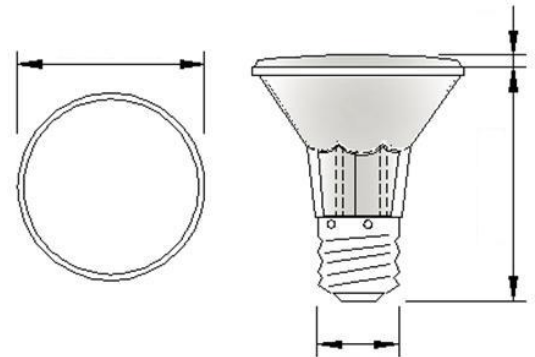

LUMENSOURCE

PAR20 SERIES

The high power PAR20 LED spot lamp uses only 2W compared to a 35W traditional halogen light source. The E26 base screws into any medium size fixture socket providing high performance, energy saving, and long lasting light output.

SPECIFICATIONS

Wattage	2W
Voltage	120V AC
Average Lifetime	> 35,000 hrs
Colors	Warm White (3,000K) Cool White (5,000K)
Luminous Flux	25 lm (W); 35 lm (C)
Beam Angle	30 degrees
Dimensions	2.5" dia / 2.9" length
Dimmability	Optional
LED	36