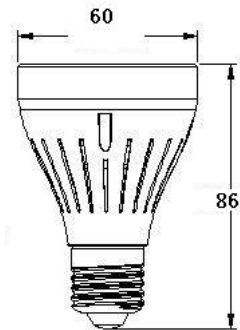

LUMENSOURCE

PAR20 SDF SERIES (Dimmable)

The dimmable PAR20 flood lamp uses only 6W compared to a 50W traditional halogen light source. The E26 base screws into any medium size fixture socket providing high performance, energy saving, and long lasting light output.

SPECIFICATIONS

Wattage	6W
Voltage	120V AC
Average Lifetime	> 50,000 hrs
Colors	Warm White (3,000K) Cool White (5,000K)
Luminous Flux	430 lm (W); 460 lm (C)
Beam Angle	30 degrees
Dimensions	2.36" dia / 3.38" length
Dimmability	Incandescent Dimmer
LED	5
CRI	>80

ORDERING INFO

- PAR20-SDF7-X
 - C – Cool White
 - W – Warm White