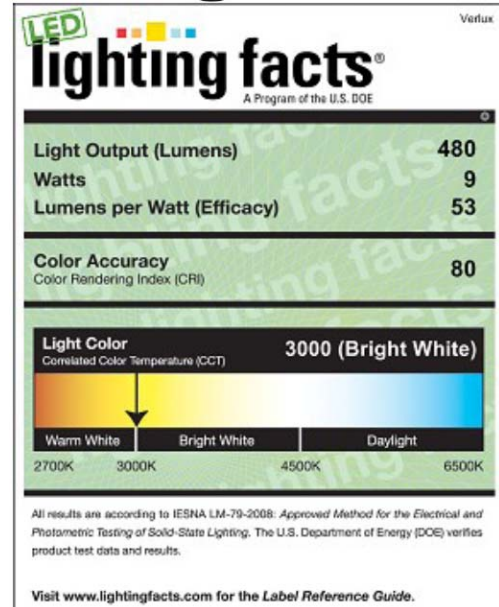

LUMENSOURCE

PAR30 ES9 SERIES (Dimmable)

The dimmable PAR30 spot lamp uses only 9W compared to a 70W traditional halogen light source. The E26 base screws into any medium size fixture socket providing high performance, energy saving, and long lasting light output.

SPECIFICATIONS

| | |
|------------------|--------------------------|
| Wattage | 9W |
| Voltage | 120V AC |
| Average Lifetime | > 50,000 hrs |
| Colors | Warm White 2700K |
| Luminous Flux | 480 lm |
| Beam Angle | 25/40 degrees |
| Dimensions | 3.75" dia / 3.75" length |
| Dimmability | Incandescent Dimmer |
| LED | 7 |