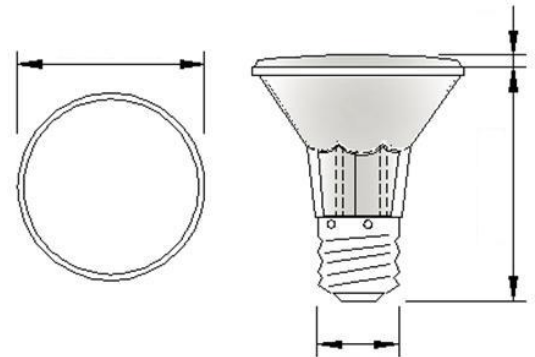

LUMENSOURCE

PAR30 SERIES

The high power PAR30 LED spot lamp uses only 4W compared to a 45W traditional halogen light source. The E26 base screws into any medium size fixture socket providing high performance, energy saving, and long lasting light output.

SPECIFICATIONS

Wattage	4W
Voltage	120V AC
Average Lifetime	> 35,000 hrs
Colors	Warm White (3,000K) Cool White (5,000K)
Luminous Flux	100 lm (W); 125 lm (C)
Beam Angle	30 degrees
Dimensions	3.7" dia / 3.6" length
Dimmability	Optional
LED	90