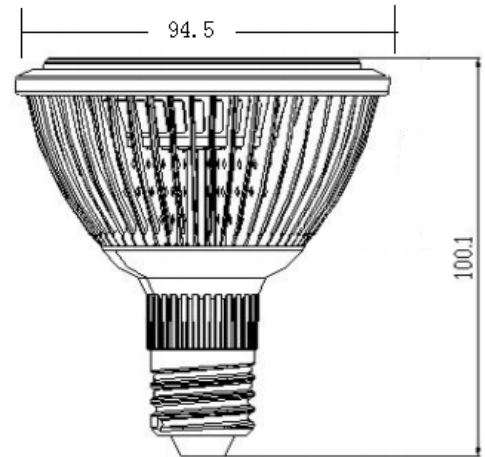

LUMENSOURCE

PAR30 CDS SERIES (Dimmable)

The dimmable PAR30 spot lamp uses only 15W compared to a 90W traditional halogen light source. The E26 base screws into any medium size fixture socket providing high performance, energy saving, and long lasting light output.

SPECIFICATIONS

Wattage	15W
Voltage	120V AC
Average Lifetime	> 50,000 hrs
Colors	Warm White (3,000K) Cool White (5,000K)
Luminous Flux	900 lm (W); 950 lm (C)
Beam Angle	38 degrees
Dimensions	3.75" dia / 3.95" length
Dimmability	Incandescent Dimmer
LED	COB
CRI	>80

ORDERING INFO

- PAR30-CDS15-X
 - C – Cool White
 - W – Warm