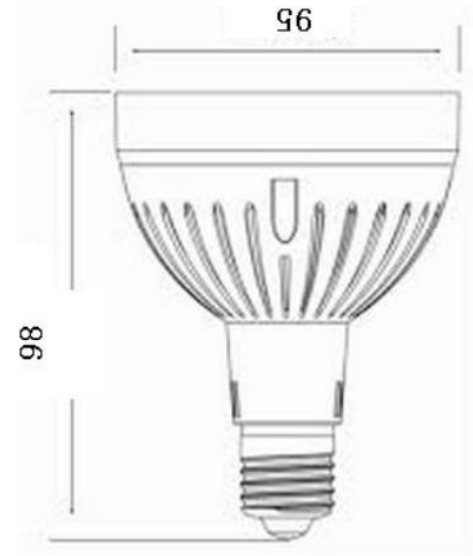

LUMENSOURCE

PAR30 SDF SERIES (Dimmable)

The dimmable PAR30 flood lamp uses only 8W compared to a 70W traditional halogen light source. The E26 base screws into any medium size fixture socket providing high performance, energy saving, and long lasting light output.

SPECIFICATIONS

Wattage	8W
Voltage	120V AC
Average Lifetime	> 50,000 hrs
Colors	Warm White (3,000K) Cool White (5,000K)
Luminous Flux	620 lm (W); 650 lm (C)
Beam Angle	30 degrees
Dimensions	3.75" dia / 3.38" length
Dimmability	Incandescent Dimmer
LED	7
CRI	>80

ORDERING INFO

- PAR30-SDF9-X
 - C – Cool White
 - W – Warm White