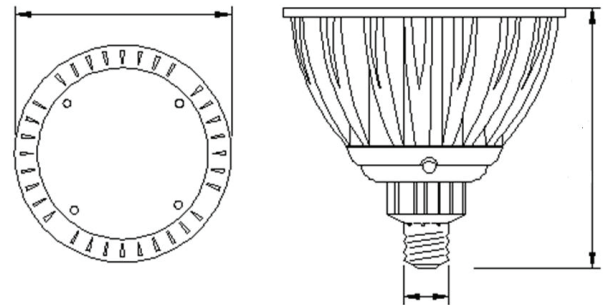

LUMENSOURCE

PAR38 ES SERIES (Dimmable)

The dimmable PAR38 spot lamp uses only 15W compared to a 90W traditional halogen light source. The E26 base screws into any medium size fixture socket providing high performance, energy saving, and long lasting light output.

SPECIFICATIONS

Wattage	15W
Voltage	120V AC
Average Lifetime	> 50,000 hrs
Colors	Warm White 2700K
Luminous Flux	950 lm
Beam Angle	25 degrees
Dimensions	4.8" dia / 4.9" length
Dimmability	Incandescent Dimmer
LED	10