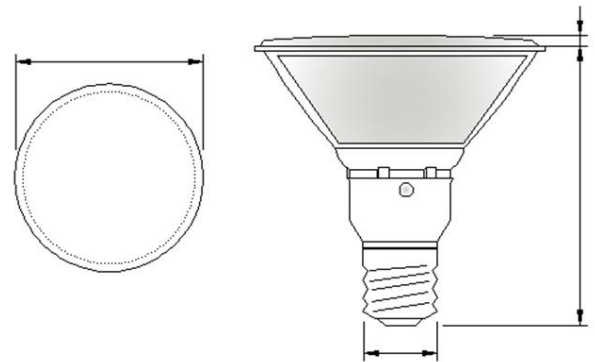

## PAR38 SERIES

The high power PAR38 LED spot lamp uses only 6W compared to a 45W traditional halogen light source. The E26 base screws into any medium size fixture socket providing high performance, energy saving, and long lasting light output.

## SPECIFICATIONS

Wattage	6W
Voltage	120V AC
Average Lifetime	> 35,000 hrs
Colors	Warm White (3,000K) Cool White (5,000K)
Luminous Flux	210 lm (WW); 250 lm (CW)
Beam Angle	30 degrees
Dimensions	4.8" dia / 5.16" length
Dimmability	Optional
LED	120