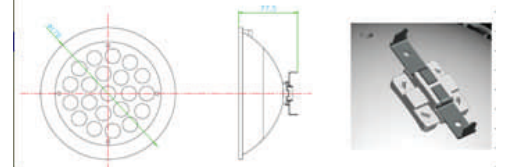

ORDERING INFO

- PAR56-A21-X (PAR56 base)
  - C – Cool White
  - W – Warm White
- PAR56-M21-X (E39 Mogul base)
  - C – Cool White
  - W – Warm White

Bulb with PAR 56 base
(E39 Mogul base also available)