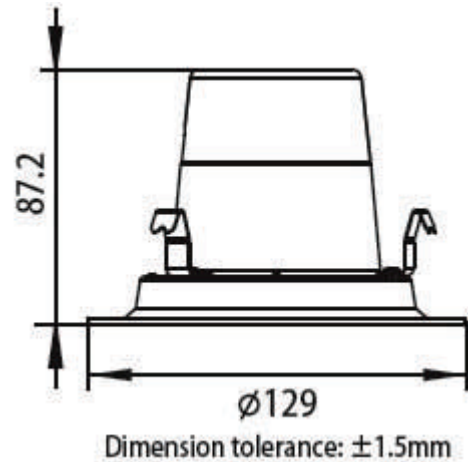

LUMENSOURCE

RL 4" SERIES RECESSED 11W

The high brightness Recessed LED uses only 11W and can be the direct retrofit to recessed cans. The Recessed LED fits into an architectural downlight 4" housing providing high performance, energy saving, and long lasting light output. Frosted lens reduces glare to a minimum. Fully dimmable with your regular incandescent dimmer.

SPECIFICATIONS

Wattage	11W
Voltage	120V AC
Average Lifetime	> 35,000 hrs
Colors	Warm White (3,000K) Cool White (5,000K)
Beam Angle	120 degrees
Dimensions	5.08" dia / 4" length
Dimmer	Incandescent

ORDERING INFO