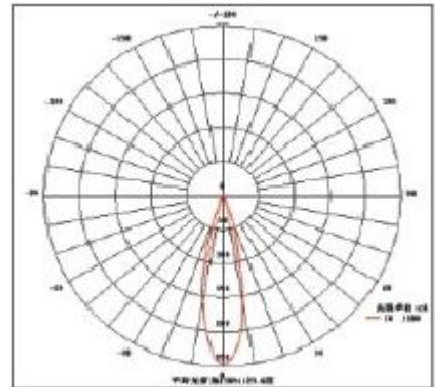

LUMENSOURCE

T10 WEDGE 3W SERIES

The high brightness T10 bulb uses only 3W compared to a 35W traditional halogen light source. The Wedge fits into any T10 size fixture socket providing high performance, energy saving, and long lasting light output.

SPECIFICATIONS

Wattage	3W
Voltage	12V AC/DC
Average Lifetime	> 50,000 hrs
Colors	Warm White (3,000K) Cool White (5,000K)
Luminous Flux	120 lm (W); 182 lm (C)
Beam Angle	180 degrees
Dimensions	0.75" dia / 1.65" length
Dimmability	Magnetic Low Voltage Dimmer
LED	18

ORDERING INFO

- T10-S18-X

— C – Cool White
— W – Warm White