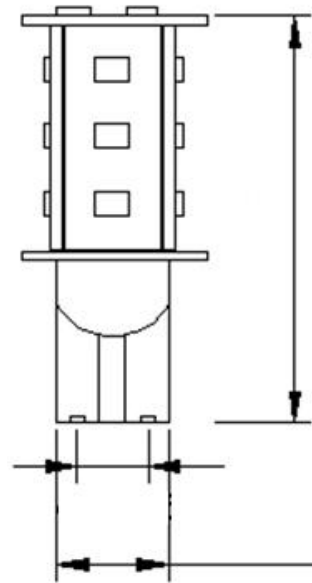

LUMENSOURCE

T20 WEDGE SERIES

The high brightness T20 bulb uses only 4W compared to a 35W traditional halogen light source. The Wedge fits into any T20 size fixture socket providing high performance, energy saving, and long lasting light output.

SPECIFICATIONS

Wattage	4W
Voltage	12V AC/DC
Average Lifetime	> 50,000 hrs
Colors	Warm White (3,000K) Cool White (5,000K)
Luminous Flux	252 lm (W); 288 lm (C)
Beam Angle	180 degrees
Dimensions	1" dia / 2" length
Dimmability	Magnetic Low Voltage Dimmer
LED	27

ORDERING INFO

- T20-S27-X
 - C – Cool White
 - W – Warm White