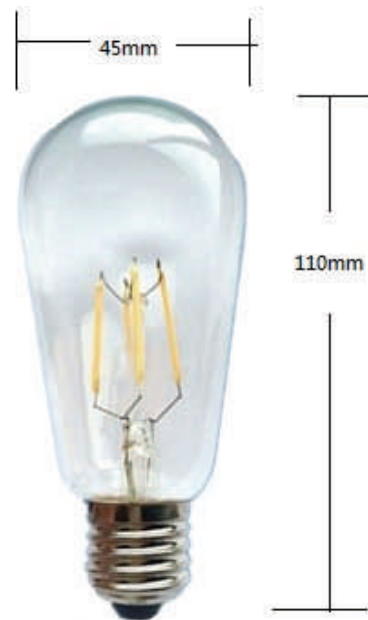

## T45 FILAMENT SERIES

The high brightness T45 bulb uses only 4W compared to a 30W traditional incandescent light source. The E27 base screws into any Candelabra size fixture socket providing high performance, energy saving, and long lasting light output. True Shape series is the only LED lamp that gives the original look of incandescent lamp.

### SPECIFICATIONS

Wattage	4W
Voltage	120 VAC
Average Lifetime	> 50,000 hrs
Colors	Warm White (2,700K)
Luminous Flux	180 lm
Beam Angle	360 degrees
Dimensions	1.77" dia / 4.33" length
LED	Filament