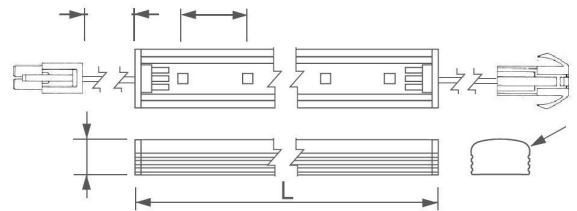

LUMENSOURCE

UNDERCABINET UC SERIES 120V AC

FEATURES

- Modular design for continuous connection
- Direct 120V plug-in, low voltage drivers not required
- Standard dimmers applicable
- Low heat output & energy consumption, safe-to-touch
- Just peel adhesive and stick to install
- Evenly diffused light distribution
- Installation kit included (U-clamps w/ screws)
- Easy installation using adhesive tape
- Available in Cool/Warm/Yellow/Red/Green/Blue
- Suitable for kitchen and other under cabinets
- Approximately 90 lm/fit for UC-A, 180 lm/fit for UC-B
- UC-D changes RGB colors without controller
- UC-D can also pause at any color during color changing

Model UCB Double Row LED: 5W, 40 LEDs /fit
 Model UCA Single Row LED: 2.5W, 20 LEDs/fit

ORDERING INFO

Model No.	Size	LED	Color	Watts
UC-A320-X	1 ft	20 x LED	C/W/Y/R/G/B	2.5W
UC-B320-X	1 ft	40 x LED	C/W/Y/R/G/B	5W
UC-D320-MC	1 ft	12 x LED	RGB	3W
UC-A620-X	2 ft	40 x LED	C/W/Y/R/G/B	5W
UC-B620-X	2 ft	80 x LED	C/W/Y/R/G/B	10W
UC-D620-MC	2 ft	28 x LED	RGB	6W
UC-A920-X	3 ft	60 x LED	C/W/Y/R/G/B	7.5W
UC-B920-X	3 ft	120 x LED	C/W/Y/R/G/B	15W
UC-D920-MC	3 ft	42 x LED	RGB	9W
UC-A1220-X	4 ft	80 x LED	C/W/Y/R/G/B	10W
UC-B1220-X	4 ft	160 x LED	C/W/Y/R/G/B	20W
UC-D1220-MC	4 ft	56 x LED	RGB	12W
UC-A1520-X	5 ft	100 x LED	C/W/Y/R/G/B	12.5W
UC-B1520-X	5 ft	200 x LED	C/W/Y/R/G/B	25W
UC-D1520-MC	5 ft	70 x LED	RGB	15W