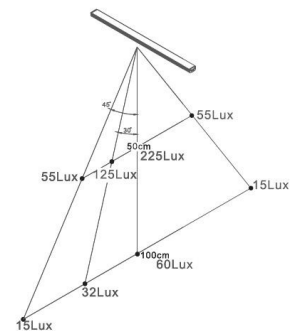

LUMENSOURCE

UNDERCABINET UC SERIES 120V AC

FEATURES

- Modular design for continuous connection
- Direct 120V plug-in, low voltage drivers not required
- Standard dimmers applicable
- Low heat output & energy consumption, safe-to-touch
- Just peel adhesive and stick to install
- Evenly diffused light distribution
- Installation kit included (U-clamps w/ screws)
- Easy installation using adhesive tape
- Available in Cool/Warm/Yellow/Red/Green/Blue
- Suitable for kitchen and other under cabinets
- Approximately 90 lm/fit for UC-A, 180 lm/fit for UC-B
- UC-D changes RGB colors without controller
- UC-D can also pause at any color during color changing

Model UCB Double Row LED: 5W, 40 LEDs /fit
 Model UCA Single Row LED: 2.5W, 20 LEDs/fit

ORDERING INFO

Model No.	Size	LED	Color	Watts
UC-A320-X	1 ft	20 x LED	C/W/Y/R/G/B	2.5W
UC-B320-X	1 ft	40 x LED	C/W/Y/R/G/B	5W
UC-D320-MC	1 ft	12 x LED	RGB	3W
UC-A620-X	2 ft	40 x LED	C/W/Y/R/G/B	5W
UC-B620-X	2 ft	80 x LED	C/W/Y/R/G/B	10W
UC-D620-MC	2 ft	28 x LED	RGB	6W
UC-A920-X	3 ft	60 x LED	C/W/Y/R/G/B	7.5W
UC-B920-X	3 ft	120 x LED	C/W/Y/R/G/B	15W
UC-D920-MC	3 ft	42 x LED	RGB	9W
UC-A1220-X	4 ft	80 x LED	C/W/Y/R/G/B	10W
UC-B1220-X	4 ft	160 x LED	C/W/Y/R/G/B	20W
UC-D1220-MC	4 ft	56 x LED	RGB	12W
UC-A1520-X	5 ft	100 x LED	C/W/Y/R/G/B	12.5W
UC-B1520-X	5 ft	200 x LED	C/W/Y/R/G/B	25W
UC-D1520-MC	5 ft	70 x LED	RGB	15W