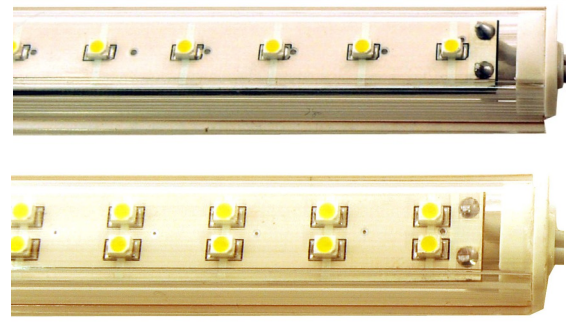

LUMENSOURCE

UNDERCABINET UC SERIES 120V AC

FEATURES

- Modular design for continuous connection
- Direct 120V plug-in, low voltage drivers not required
- Standard dimmers applicable
- Low heat output & energy consumption, safe-to-touch
- Just peel adhesive and stick to install
- Evenly diffused light distribution
- Installation kit included (U-clamps w/ screws)
- Easy installation using adhesive tape
- Available in Cool/Warm/Yellow/Red/Green/Blue
- Suitable for kitchen and other under cabinets
- Approximately 90 lm/fit for UC-A, 180 lm/fit for UC-B
- UC-D changes RGB colors without controller
- UC-D can also pause at any color during color changing

Model UCB Double Row LED: 5W, 40 LEDs /fit
 Model UCA Single Row LED: 2.5W, 20 LEDs/fit

ORDERING INFO

Model No.	Size	LED	Color	Watts
UC-A320-X	1 ft	20 x LED	C/W/Y/R/G/B	2.5W
UC-B320-X	1 ft	40 x LED	C/W/Y/R/G/B	5W
UC-D320-MC	1 ft	12 x LED	RGB	3W
UC-A620-X	2 ft	40 x LED	C/W/Y/R/G/B	5W
UC-B620-X	2 ft	80 x LED	C/W/Y/R/G/B	10W
UC-D620-MC	2 ft	28 x LED	RGB	6W
UC-A920-X	3 ft	60 x LED	C/W/Y/R/G/B	7.5W
UC-B920-X	3 ft	120 x LED	C/W/Y/R/G/B	15W
UC-D920-MC	3 ft	42 x LED	RGB	9W
UC-A1220-X	4 ft	80 x LED	C/W/Y/R/G/B	10W
UC-B1220-X	4 ft	160 x LED	C/W/Y/R/G/B	20W
UC-D1220-MC	4 ft	56 x LED	RGB	12W
UC-A1520-X	5 ft	100 x LED	C/W/Y/R/G/B	12.5W
UC-B1520-X	5 ft	200 x LED	C/W/Y/R/G/B	25W
UC-D1520-MC	5 ft	70 x LED	RGB	15W