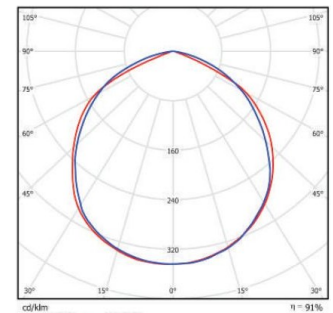

Model UCB Double Row LED: 5W, 40 LEDs /fit
 Model UCA Single Row LED: 2.5W, 20 LEDs/fit

ORDERING INFO

Model No.	Size	LED	Color	Watts
UC-A320-X	1 ft	20 x LED	C/W/Y/R/G/B	2.5W
UC-B320-X	1 ft	40 x LED	C/W/Y/R/G/B	5W
UC-D320-MC	1 ft	12 x LED	RGB	3W
UC-A620-X	2 ft	40 x LED	C/W/Y/R/G/B	5W
UC-B620-X	2 ft	80 x LED	C/W/Y/R/G/B	10W
UC-D620-MC	2 ft	28 x LED	RGB	6W
UC-A920-X	3 ft	60 x LED	C/W/Y/R/G/B	7.5W
UC-B920-X	3 ft	120 x LED	C/W/Y/R/G/B	15W
UC-D920-MC	3 ft	42 x LED	RGB	9W
UC-A1220-X	4 ft	80 x LED	C/W/Y/R/G/B	10W
UC-B1220-X	4 ft	160 x LED	C/W/Y/R/G/B	20W
UC-D1220-MC	4 ft	56 x LED	RGB	12W
UC-A1520-X	5 ft	100 x LED	C/W/Y/R/G/B	12.5W
UC-B1520-X	5 ft	200 x LED	C/W/Y/R/G/B	25W
UC-D1520-MC	5 ft	70 x LED	RGB	15W