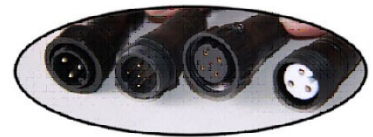

## WALL WASHER QUADRATE SERIES

The Wall Washer is an LED light source that can be used to create a special effects light show by utilizing multiple color changing programs and various color scales. The direct mount hinge provides for easy angle adjustments and inter-linkable connection provides high performance, energy saving, and long lasting light output.

### SPECIFICATIONS

Wattage	36W
Voltage	120V AC
Average Lifetime	> 50,000 hrs
Colors	256 Gray scale levels for R,G,B 16 million colors in DMX RGB
Wash Height	15-25 ft
Beam Angle	15, 45, or 60 degrees
Dimensions	13.5"L x 6"W x 8.5"H (Base to top)
Controller	DMX, RGB
LED	36