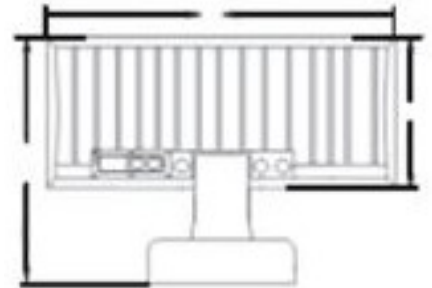

## WALL WASHER QUADRATE SERIES

The Wall Washer is an LED light source that can be used to create a special effects light show by utilizing multiple color changing programs and various color scales. The direct mount hinge provides for easy angle adjustments and inter-linkable connection provides high performance, energy saving, and long lasting light output.

### SPECIFICATIONS

Wattage	36W
Voltage	120V AC
Average Lifetime	> 50,000 hrs
Colors	256 Gray scale levels for R,G,B 16 million colors in DMX RGB
Wash Height	15-25 ft
Beam Angle	15, 45, or 60 degrees
Dimensions	13.5"L x 6"W x 8.5"H (Base to top)
Controller	DMX, RGB
LED	36