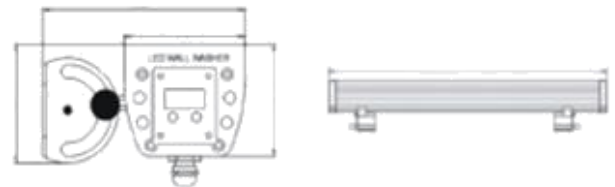

LUMENSOURCE

WALL WASHER SCRAPER 144 SERIES

The Wall Washer is an LED light source that can be used to create a special effects light show by utilizing multiple color changing programs and various color scales. The direct mount hinge provides for easy angle adjustments and inter-linkable connection provides high performance, energy saving, and long lasting light output.

SPECIFICATIONS

Wattage	144W
Voltage	120V AC
Average Lifetime	> 50,000 hrs
Colors	256 Gray scale levels for R,G,B 16 million colors in DMX RGB
Wash Height	15-25 ft
Beam Angle	30 degrees
Dimensions	48"L x 6"W x 4.5"H
Controller	DMX, RGB
LED	144